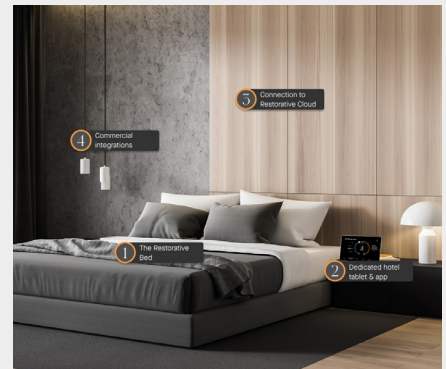

Bryte

What is Bryte?

The Restorative Bed™ from Bryte is designed to deliver restorative sleep. Tapping into the powers of light, motion, guided relaxation experiences, and more, The Restorative Bed works in tune with the body to provide the foundation of health: quality sleep.

Bryte is a Complete Sleep Technology System:

- Multi-sensory motion technology to calm overactive minds
- Cooling features that reduce the body's core temperature
- An advanced sensory network to understand, anticipate, and adjust to each sleeper's needs
- Tech that helps sleepers wake gradually, harnessing rising temperature and brightness of daytime