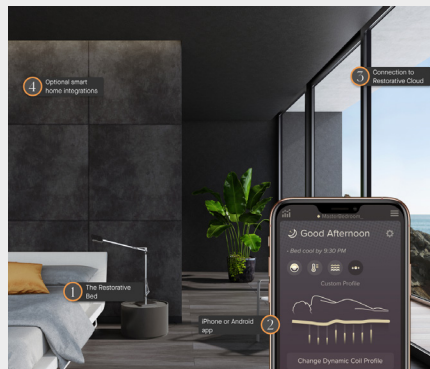

Bryte

What is Bryte?

The Restorative Bed™ from Bryte is designed to deliver restorative sleep. Tapping into the powers of light, motion, guided relaxation experiences, and more, The Restorative Bed works in tune with the body to provide the foundation of health: quality sleep.

Bryte is a Complete Sleep Technology System:

- Multi-sensory motion technology to calm overactive minds
- Cooling features that reduce the body's core temperature
- An advanced sensory network to understand, anticipate, and adjust to each sleeper's needs
- Tech that helps sleepers wake gradually, harnessing rising temperature and brightness of daytime