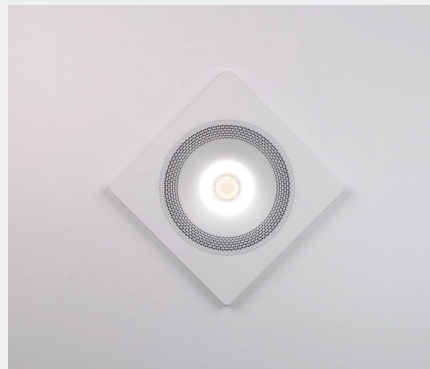

ZUMA

→ Sound & Light Reinvented

Zuma is a totally new way to experience truly-immersive, high-performance sound and light. Voice-controlled and discreetly installed in the ceiling, Zuma becomes part of your home.

Wellness Your Way

- Immersive Audio: In-ceiling installation blankets your room in sound
- Tunable Lighting: Create cooler or warmer room aesthetics
- Voice-Controlled: Zuma is at your command
- Live More Richly: Cooperative, intuitive tech designed for entertainment, relaxation, mood-boosting